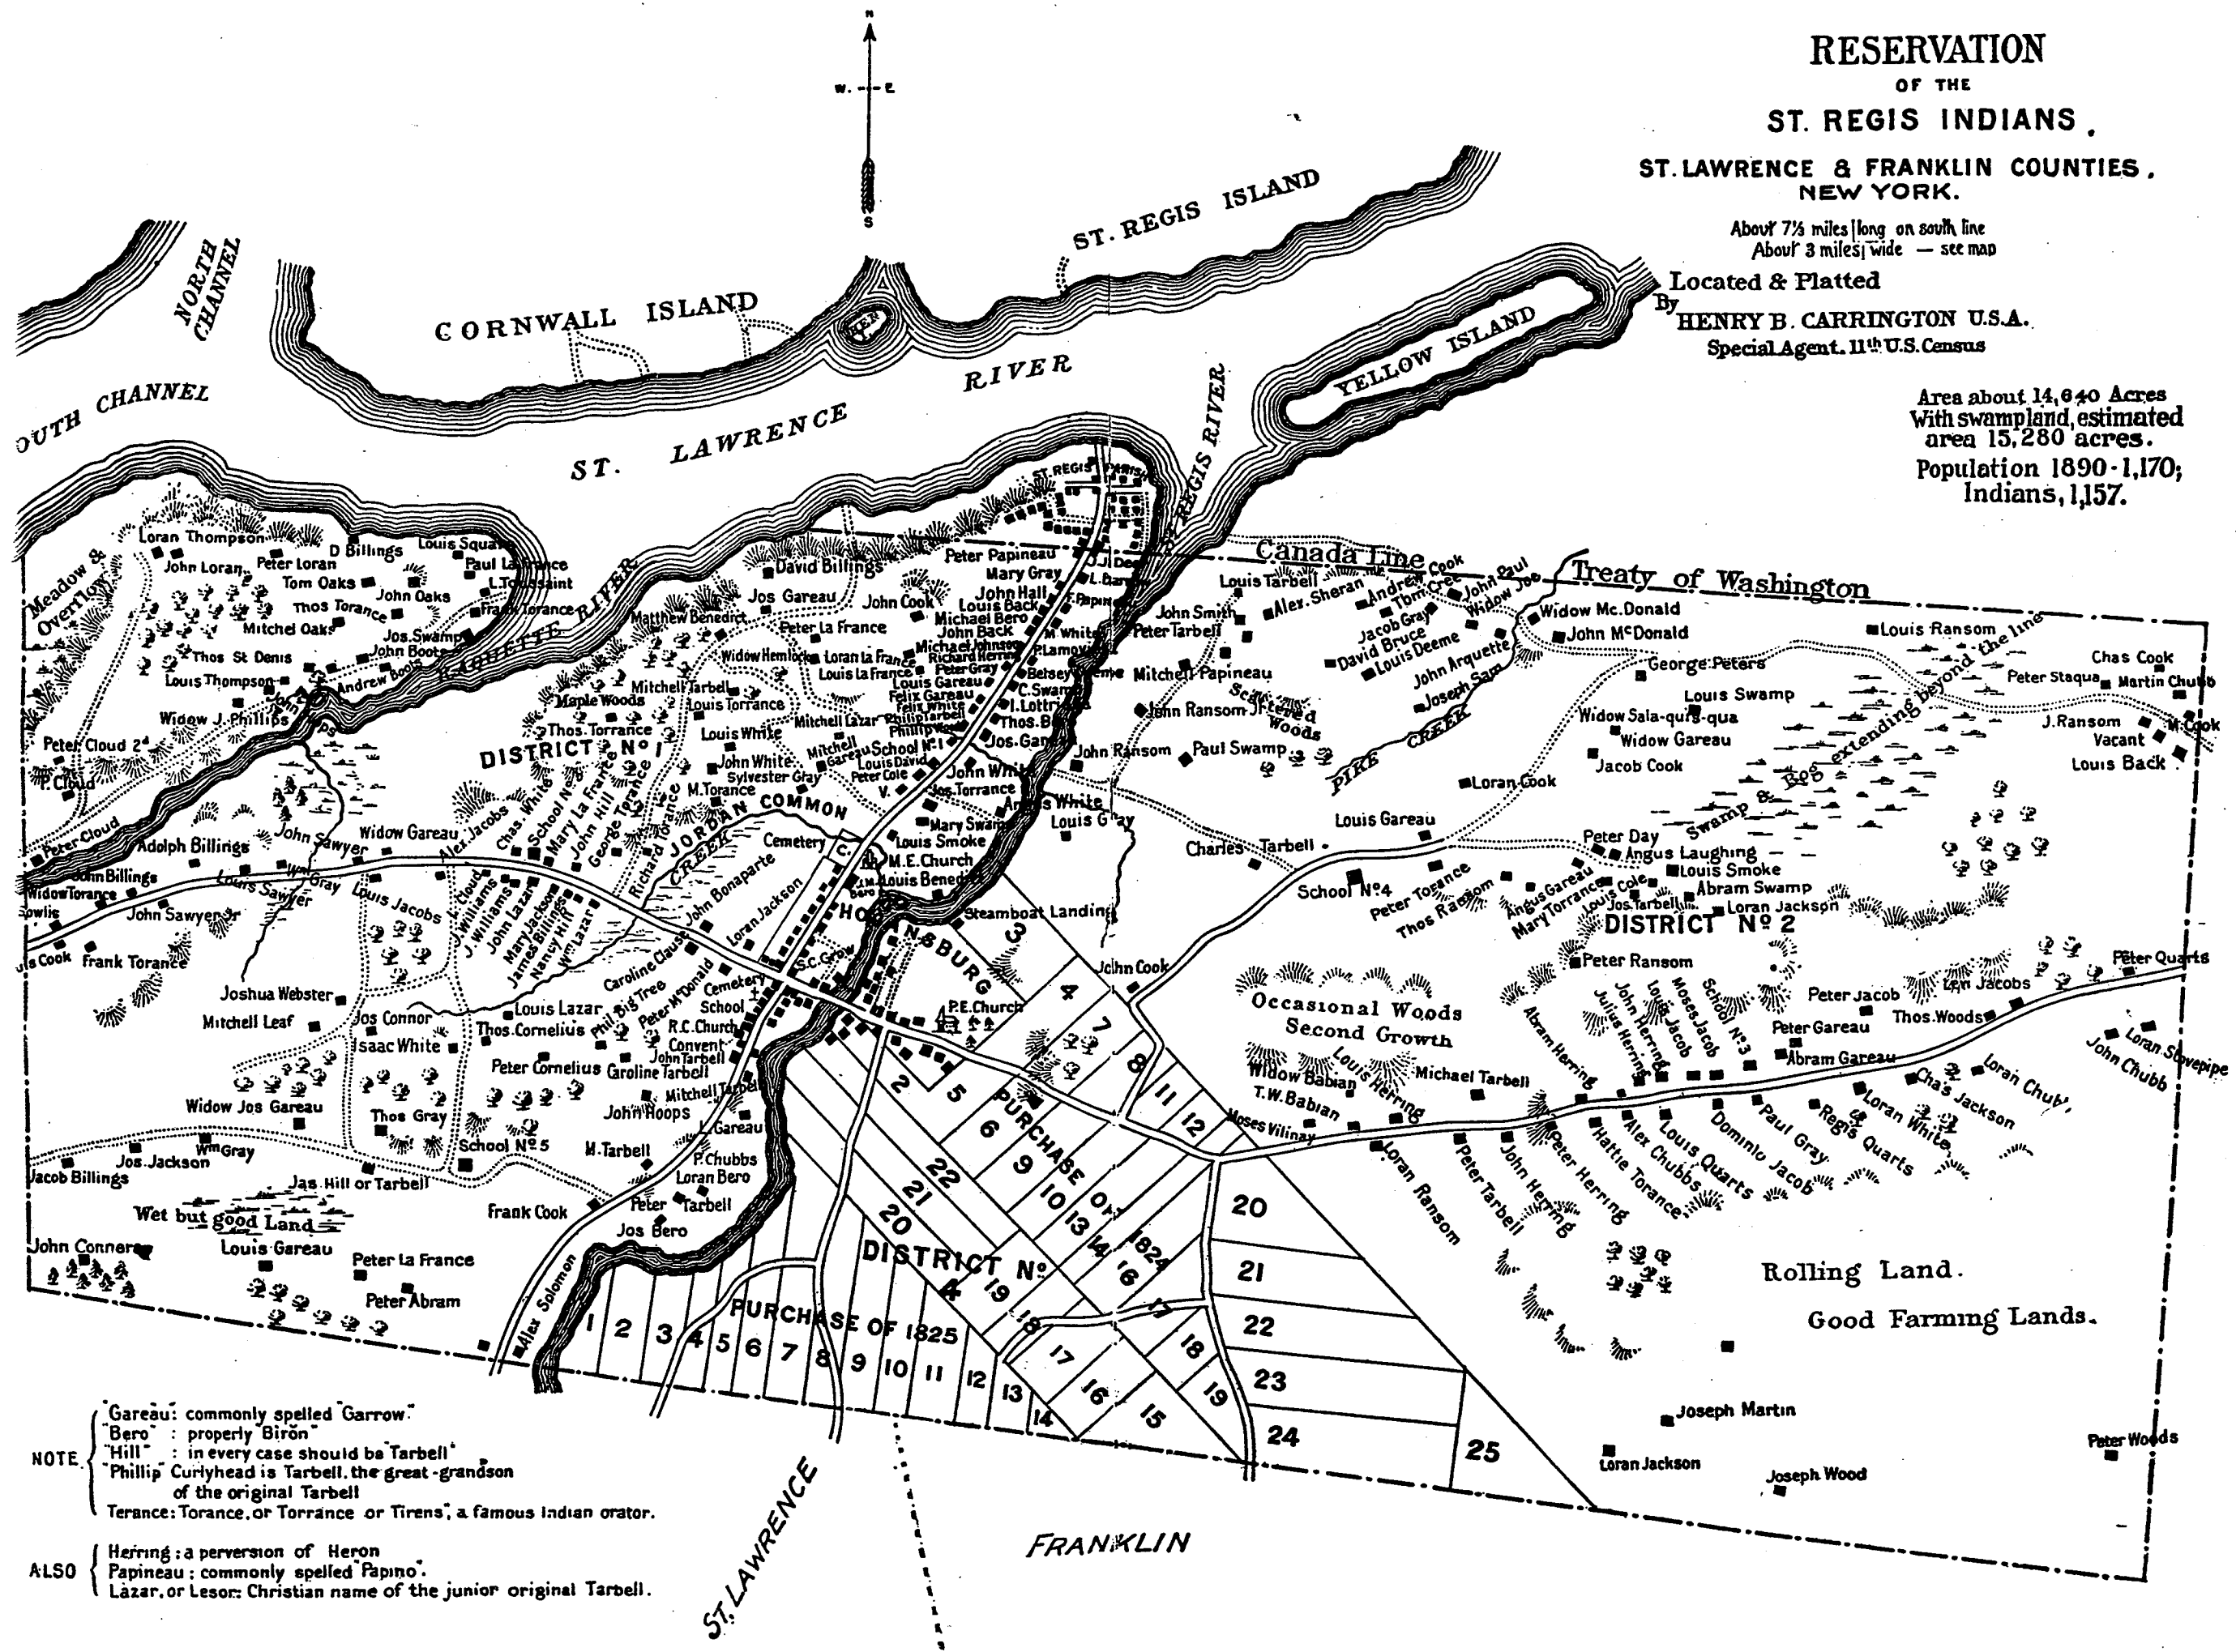

# RESERVATION OF THE ST. REGIS INDIANS,

ST. LAWRENCE & FRANKLIN COUNTIES,  
NEW YORK.

About 7 1/2 miles long on south line  
About 3 miles wide — see map

Located & Platted  
By **HENRY B. CARRINGTON U.S.A.**  
Special Agent. 11<sup>th</sup> U.S. Census

Area about 14,640 Acres  
With swampland, estimated  
area 15,280 acres.  
Population 1890-1,170,  
Indians, 1,157.

NOTE { Gareau: commonly spelled 'Garrow.'  
Bero: properly Biron'  
Hill: in every case should be Tarbell'  
Phillip Curiyhead is Tarbell, the great-grandson  
of the original Tarbell  
Terance: Torance, or Torrance or Trens', a famous Indian orator.

ALSO { Herring: a perversion of Heron  
Papineau: commonly spelled Papino'.  
Lazar, or Leson: Christian name of the junior original Tarbell.